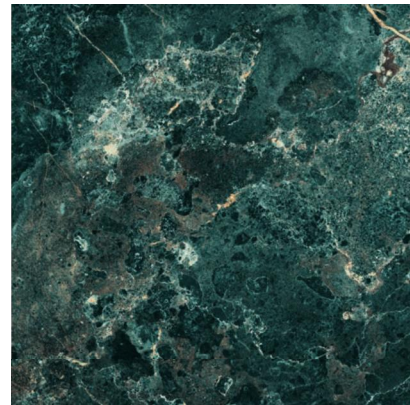

MF

Icaro Musk Pulido
120 x 120 cm. P1212GRP

Rodapié Corte / Cut Skirting	SIZE	TR	PCK
120 x 120 Pulido GRP RC1212	10 x 60	33	15
60 x 120 Pulido GRP RC6012	10 x 60	33	15