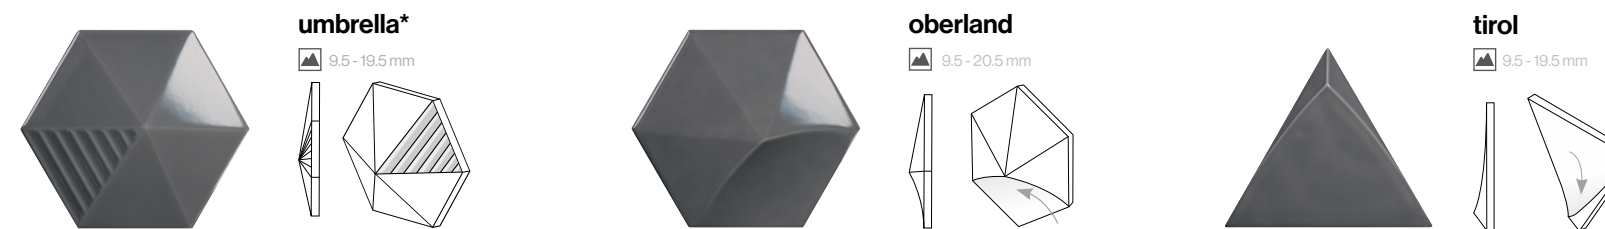

Relieves Reliefs / Reliefs / Reliefs

- 5 geometrias distintas.
- 5 differents shapes.
- 5 verschiedenen geometrischen Formen.
- 5 géométries différentes.

i Revestimiento Magical 3 combinable: Serie Scale
Magical 3, Wall Tiles combination: Serie Scale
Wandfliesen Magical 3, passen zu: Serie Scale
Faïences Magical 3 combinable avec: Série Scale

Embalaje Packing / Verpackung / Emballage

Formato Size	Kg/Pza Kg/Piece	Caja / Box			Palet / Pallet			
		Piezas Pieces	Kg	M² Sqm	Piezas Pieces	Kg	M² Sqm	Cajas Boxes
Oberland 12,4 x 10,7 cm 5" x 4"	0,19	36	7,10	0,36	3.024	620	30,24	84
Umbrella 12,4 x 10,7 cm 5" x 4"	0,19	36	7,10	0,36	3.024	620	30,24	84
Tirol 10,8 x 12,4 cm 4½" x 5"	0,15	20	3,23	0,13	2.520	430	16,76	126