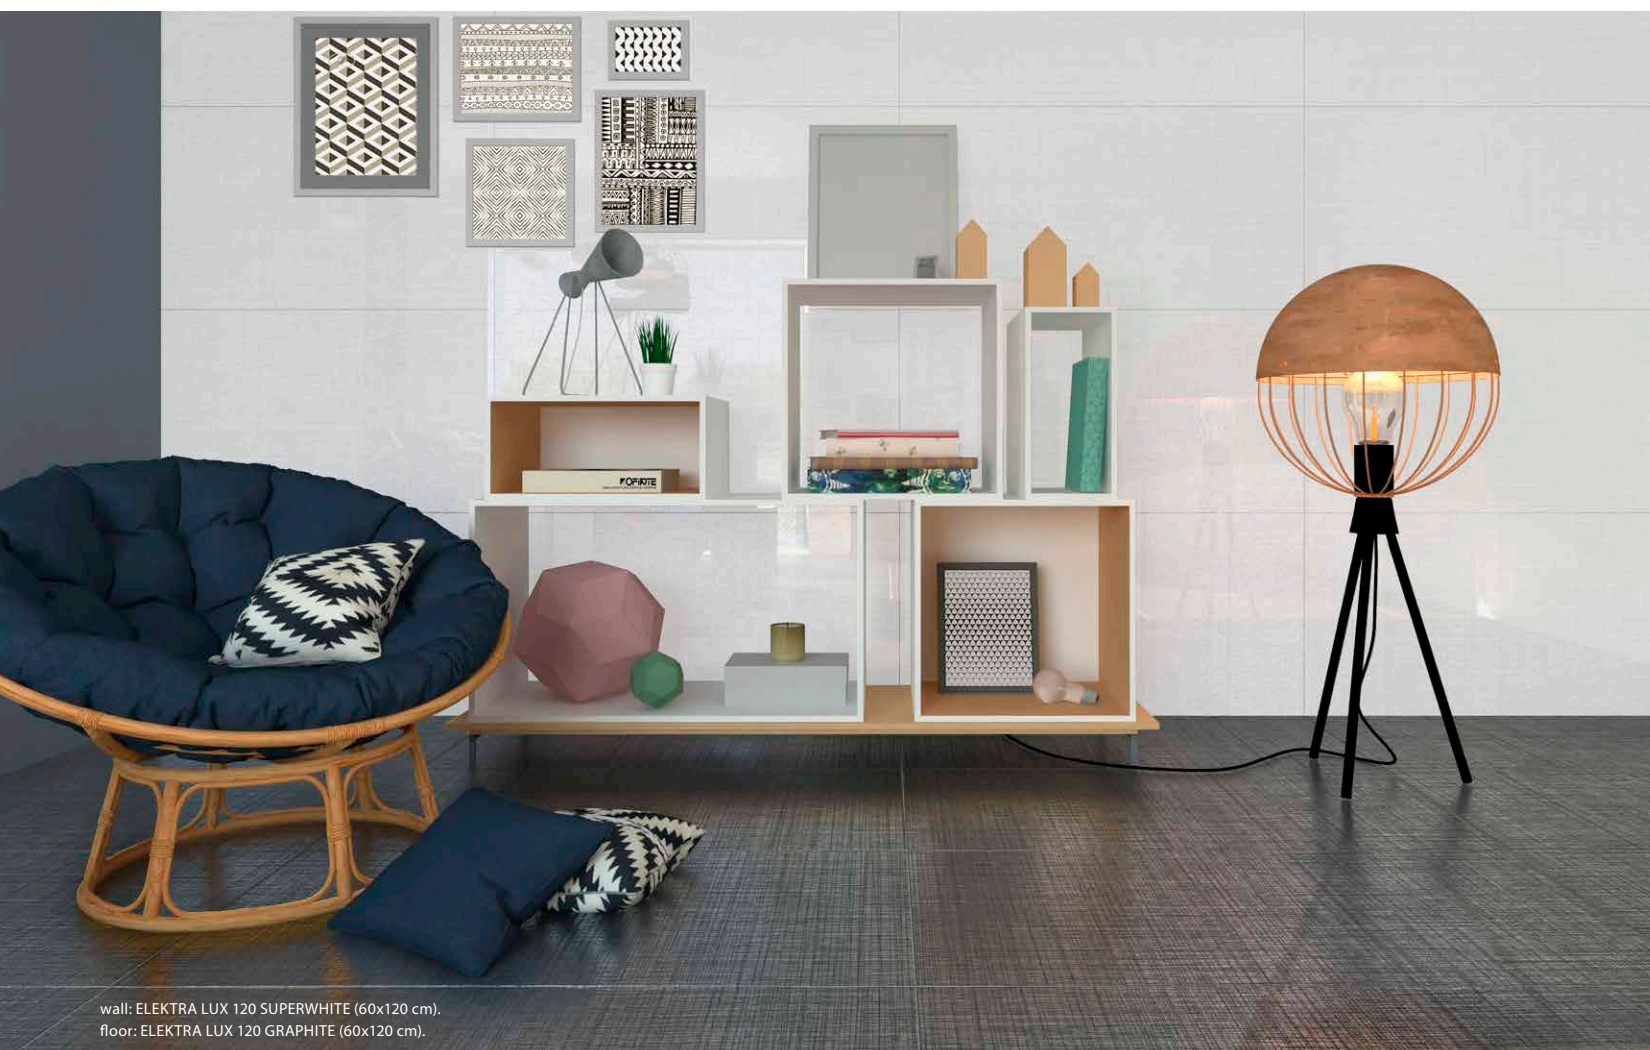

MIX

SUPERWHITE

GRAPHITE

BLACK

wall: ELEKTRA LUX 120 SUPERWHITE (60x120 cm).
floor: ELEKTRA LUX 120 GRAPHITE (60x120 cm).

wall: DECORADO ELEKTRA 120 GOLD (60x120cm), INVISIBLE NAT 120 WHITE (60x120cm).
floor: INVISIBLE NAT 120 WHITE (60x120cm).