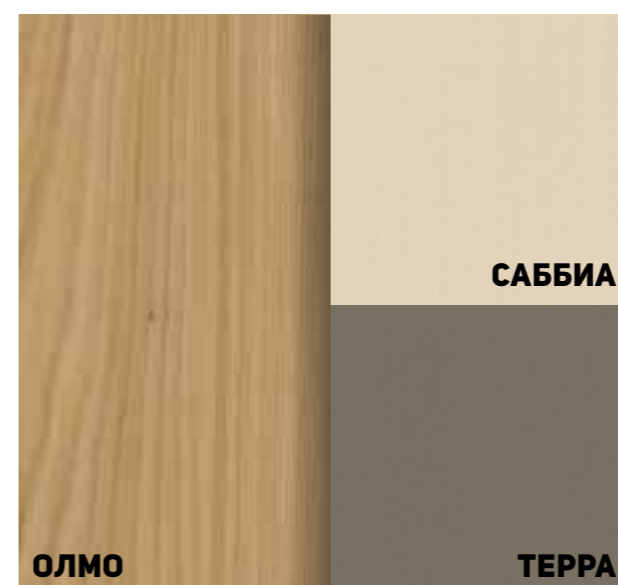

Коллекция Element призвана оживить современное пространство неординарными сочетаниями, следуя модным тенденциям и объединяя напольные покрытия из керамогранита с имитацией ценных пород дерева и монохромные стены с нежной, приятной на ощупь поверхностью.

Element valorizza lo spazio contemporaneo attraverso soluzioni compositive in cui pavimenti in gres porcellanato ispirate a essenze legno esclusive convivono con monocromatiche pareti morbide e setose, in ambienti contemporanei di tendenza e dalla bellezza non convenzionale.

Element enhances the contemporary space with compositions in which porcelain stoneware floors inspired by exclusive woods coexist with soft and silky plain colour walls, in fashionable contemporary settings of unconventional beauty.